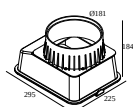

LOGIC 190 R OK 94014

30216 9410 INOX

AVAILABLE IN
INOX 30216 9410 INOX

 [View on website](#)

General info

LOCATION	outdoor
INSTALLATION	Floor Recessed
CUTOUT SHAPE/SIZE (MM)	round - BOX
RECESSED DEPTH (MM)	190
INGRESS PROTECTION	IP67
PROTECTION AGAINST MECHANICAL IMPACT	IK10
WEIGHT (KG)	2
ADJUSTABILITY	0° to 25° swiveling
INFORMATION	9 x LENS SP-14° INCL.LED POWER SUPPLY 500mA-DC INCL.1 x CABLE H05 RN-F 3 x 0.75mm ² 0,5m INCL.IP68 CONNECTOR 3P ESG 10mm max.500kg

Requirements

LOGIC 190 R BOX

Options

LOGIC 190 ANTI VANDAL SCREWS 2 PCS

DELTALIGHT

LOGIC 190 R OK 94014

30216 9410 INOX

For detailed installation instructions, please consult the manual : [30216_XXX0_HAND.pdf](#)

FINISH YOUR SPECIFICATION

Ground mounting boxes

30210 0010 LOGIC 190 R BOX

Cutout dimension (mm): 300 x 230

Waterproof connection parts

431 99 02 IP68 JUNCTION BOX 4P

21034 0150 IP68 Y-CONNECTOR 5P

Other