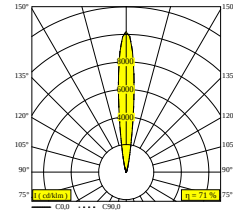

LOGIC 190 R OK 94014

30216 9410 INOX

AVAILABLE IN
INOX 30216 9410 INOX

 [View on website](#)

General info

LOCATION	outdoor
INSTALLATION	Floor Recessed
CUTOUT SHAPE/SIZE (MM)	round - BOX
RECESSED DEPTH (MM)	190
INGRESS PROTECTION	IP67
PROTECTION AGAINST MECHANICAL IMPACT	IK10
WEIGHT (KG)	2
ADJUSTABILITY	0° to 25° swiveling
INFORMATION	9 x LENS SP-14° INCL.LED POWER SUPPLY 500mA-DC INCL.1 x CABLE H05 RN-F 3 x 0.75mm ² 0,5m INCL.IP68 CONNECTOR 3P ESG 10mm max.500kg

Electrical info

ELECTRICAL	220-240V / 50-60Hz
CLASS	I
POWER SUPPLY	YES
DIM TYPE	non-dimmable
ENERGY CLASS	E
CERTIFICATES	CB, ENEC, EPD, RCM

Lightsource info

LIGHTSOURCE NAME	LED
LIGHTSOURCE	LED cluster 12,6W / CRI>90 (R9: 64) / 4000K / 1732lm
TM-30 VALUES	Rf: 91 / Rg: 100
SDCM	SDCM3
RISKGROUP	RG2
LM80	L80 > 150000
BEAMANGLE	14°
LED TECHNICS (LIGHT SOURCE)	1732lm // 12,6W // 137lm/W
LED TECHNICS (LUMINAIRE)	1228lm // 14,5W // 85lm/W