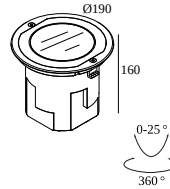

LOGIC 190 R OK 94014

30216 9410 INOX

AVAILABLE IN
INOX 30216 9410 INOX

 [View on website](#)

General info

LOCATION	outdoor
INSTALLATION	Floor Recessed
CUTOUT SHAPE/SIZE (MM)	round - BOX
RECESSED DEPTH (MM)	190
INGRESS PROTECTION	IP67
PROTECTION AGAINST MECHANICAL IMPACT	IK10
WEIGHT (KG)	2
ADJUSTABILITY	0° to 25° swiveling
INFORMATION	9 x LENS SP-14° INCL.LED POWER SUPPLY 500mA-DC INCL.1 x CABLE H05 RN-F 3 x 0.75mm ² 0,5m INCL.IP68 CONNECTOR 3P ESG 10mm max.500kg

FINISH YOUR SPECIFICATION

Ground mounting boxes

30210 0010 LOGIC 190 R BOX

Cutout dimension (mm): 300 x 230

Waterproof connection parts

431 99 02 IP68 JUNCTION BOX 4P

21034 0150 IP68 Y-CONNECTOR 5P

Other