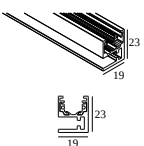

SOLISCAPE profile

27111 0030 SOLI - PROFILE 3m