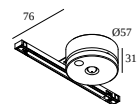

27110 0060 SOLI - SENSE WIRELESS PRESENCE AND DAYLIGHT