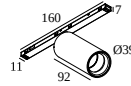

SL19 - SPY 39 FOCUS 930 DIM5

27037 9305 W

AVAILABLE IN
BLACK 27037 9305 B
FLEMISH BRONZE 27037 9305 FBR
FLEMISH GOLD 27037 9305 FG
GOLD COLOURED 27037 9305 GC
WHITE 27037 9305 W

[View on website](#)

General info

LOCATION	indoor
INSTALLATION	Low voltage systems Low voltage system mounted
INGRESS PROTECTION	IP20
WEIGHT (KG)	0.3
ADJUSTABILITY	0° to 85° swiveling, 355° rotatable
INFORMATION	ADJUSTABLE BEAM 15°-45°

Electrical info

ELECTRICAL	48V-DC
CLASS	III
DIM TYPE	DALI
ENERGY CLASS	E
CERTIFICATES	CB, ENEC

Lightsource info

LIGHTSOURCE NAME	LED
LIGHTSOURCE	LED array 8,6W / CRI>90 (R9: 52) / 3000K / 1018lm
TM-30 VALUES	rf: 90 / Rg: 99
SDCM	SDCM1
RISKGROUPE	RG1
LM80	L90B10 > 50000
BEAMANGLE	15°-45°
LED TECHNICS (LIGHT SOURCE)	1018lm // 8,6W // 118lm/W
LED TECHNICS (LUMINAIRE)	303lm // 9,9W // 31lm/W

Requirements

LED POWER SUPPLY 48V-DC

For detailed installation instructions, please consult the manual : [27037_XXX5_HAND.pdf](#)