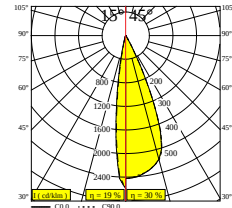

[View on website](#)

| General info                       |   |
|------------------------------------|---|
| <b>LOCATION</b>                    | indoor  |
| <b>INGRESS PROTECTION</b>          | IP20  |
| <b>WEIGHT (KG)</b>                 | 0.4   |
| <b>ADJUSTABILITY</b>               | 0° to 85° swiveling, 355° rotatable                     |
| <b>INFORMATION</b>                 | ADJUSTABLE BEAM 15°-45°<br>for OMNILINER TRACK mounting |
| Electrical info                    |   |
| <b>ELECTRICAL</b>                  | 48V-DC  |
| <b>CLASS</b>                       | III   |
| <b>DIM TYPE</b>                    | DALI  |
| <b>ENERGY CLASS</b>                | E   |
| <b>CERTIFICATES</b>                | CB, ENEC, LCA   |
| Lightsource info                   |   |
| <b>LIGHTSOURCE NAME</b>            | LED   |
| <b>LIGHTSOURCE</b>                 | LED array 8,6W / CRI>90 (R9: 79) / 4000K / 1078lm       |
| <b>TM-30 VALUES</b>                | rf: 90 / Rg: 99   |
| <b>SDCM</b>                        | SDCM1   |
| <b>RISKGROUP</b>                   | RG1   |
| <b>LM80</b>                        | L90B10 > 50000  |
| <b>BEAMANGLE</b>                   | 15°-45°   |
| <b>LED TECHNICS (LIGHT SOURCE)</b> | 1078lm // 8,6W // 125lm/W                               |