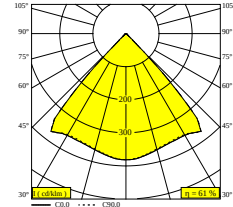

NOCTA RD80 DOWN-UP VWFL 927

30114 9200 A

AVAILABLE IN

ALU GREY 30114 9200 A

BLACK 30114 9200 B

FLEMISH BRONZE OUTDOOR 30114 9200 FBRX

ANTHRACITE 30114 9200 N

WHITE 30114 9200 W