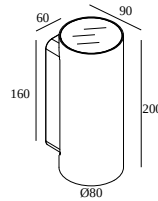

NOCTA RD80 DOWN-UP VWFL 927

30114 9200 A

AVAILABLE IN

ALU GREY 30114 9200 A

BLACK 30114 9200 B

FLEMISH BRONZE OUTDOOR 30114 9200 FBRX

ANTHRACITE 30114 9200 N

WHITE 30114 9200 W

[View on website](#)

General info

LOCATION	outdoor
INSTALLATION	Wall Surface mounted
INGRESS PROTECTION	IP65
PROTECTION AGAINST MECHANICAL IMPACT	IK06
WEIGHT (KG)	1.4
ADJUSTABILITY	non adjustable
INFORMATION	INCL.2 x LENS INCL.LED POWER SUPPLY 350 mA-DC