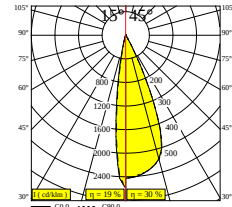

[View on website](#)

General info

LOCATION	indoor
INSTALLATION	Low voltage systems Low voltage system mounted
INGRESS PROTECTION	IP20
WEIGHT (KG)	0.3
ADJUSTABILITY	0° to 85° swiveling, 355° rotatable
INFORMATION	ADJUSTABLE BEAM 15°-45°

Electrical info

ELECTRICAL	48V-DC
CLASS	III
DIM TYPE	DALI
ENERGY CLASS	E
CERTIFICATES	CB, ENEC

Lightsource info

LIGHTSOURCE NAME	LED
LIGHTSOURCE	LED array 8,6W / CRI>90 (R9: 52) / 3000K / 1018lm
TM-30 VALUES	rf: 90 / Rg: 99
SDCM	SDCM1
RISKGROUPE	RG1
LM80	L90B10 > 50000
BEAMANGLE	15°-45°
LED TECHNICS (LIGHT SOURCE)	1018lm // 8,6W // 118lm/W
LED TECHNICS (LUMINAIRE)	303lm // 9,9W // 31lm/W

Requirements

LED POWER SUPPLY 48V-DC

For detailed installation instructions, please consult the manual : [27037_XXX5_HAND.pdf](#)