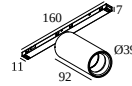

SL19 - SPY 39 FOCUS 930 DIM5

27037 9305 FG

AVAILABLE IN
BLACK 27037 9305 B
FLEMISH BRONZE 27037 9305 FBR
FLEMISH GOLD 27037 9305 FG
GOLD COLOURED 27037 9305 GC
WHITE 27037 9305 W

[View on website](#)

General info

LOCATION	indoor
INSTALLATION	Low voltage systems Low voltage system mounted
INGRESS PROTECTION	IP20
WEIGHT (KG)	0.3
ADJUSTABILITY	0° to 85° swiveling, 355° rotatable
INFORMATION	ADJUSTABLE BEAM 15°-45°

Electrical info

ELECTRICAL	48V-DC
CLASS	III
DIM TYPE	DALI
ENERGY CLASS	E
CERTIFICATES	CB, ENEC

Lightsource info

LIGHTSOURCE NAME	LED
LIGHTSOURCE	LED array 8,6W / CRI>90 (R9: 52) / 3000K / 1018lm
TM-30 VALUES	rf: 90 / Rg: 99
SDCM	SDCM1
RISKGROUPE	RG1
LM80	L90B10 > 50000
BEAMANGLE	15°-45°
LED TECHNICS (LIGHT SOURCE)	1018lm // 8,6W // 118lm/W
LED TECHNICS (LUMINAIRE)	303lm // 9,9W // 31lm/W

Requirements

LED POWER SUPPLY 48V-DC

For detailed installation instructions, please consult the manual : [27037_XXX5_HAND.pdf](#)