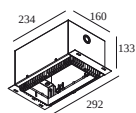

Ceiling Type

Mounting Kit

System ceiling

202 71 95 02 - MINIGRID IN 2 MOUNTING KIT

Required

DELTALIGHT

MINIGRID IN TRIMLESS 2 HI LED

100015 0000 B-B

	Plasterboard	 202 71 95 02 - MINIGRID IN 2 MOUNTING KIT	Required
	Stucanet	 202 71 95 02 - MINIGRID IN 2 MOUNTING KIT	Required
		 202 71 95 02L - MINIGRID IN 2 MOUNTING KIT LARGE	Required
	Concrete	 202 71 96 02 - CONCRETE PACK MGIT 2	Required
	Concrete + plaster	 202 71 95 02L - MINIGRID IN 2 MOUNTING KIT LARGE	Required
	Lintel + plaster	 202 71 95 02L - MINIGRID IN 2 MOUNTING KIT LARGE	Required
	Hollow-core slab	 202 71 96 02 - CONCRETE PACK MGIT 2	Required
	Hollow-core slab + plaster	 202 71 95 02L - MINIGRID IN 2 MOUNTING KIT LARGE	Required
	Stretched ceiling	 15212 0130 - MOUNTING KIT MINIGRID IN 2 CSC	Required

ZAKOŃCZ SWOJĄ SPECYFIKACJĘ

Zestaw do betonu

202 71 96 02 CONCRETE PACK MGIT 2

Wymiar wycięcia (mm): 260 x 160

Zestaw montażowy

202 71 95 02 MINIGRID IN 2 MOUNTING KIT

Wymiar wycięcia (mm): 130 x 233

202 71 95 02L MINIGRID IN 2 MOUNTING KIT LARGE