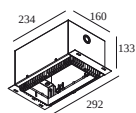

Required

DELTALIGHT

MINIGRID IN TRIMLESS 2 HI LED

100015 0000 B-B

	Plasterboard	 202 71 95 02 - MINIGRID IN 2 MOUNTING KIT	Required
	Stucanet	 202 71 95 02 - MINIGRID IN 2 MOUNTING KIT	Required
		 202 71 95 02L - MINIGRID IN 2 MOUNTING KIT LARGE	Required
	Concrete	 202 71 96 02 - CONCRETE PACK MGIT 2	Required
	Concrete + plaster	 202 71 95 02L - MINIGRID IN 2 MOUNTING KIT LARGE	Required
	Lintel + plaster	 202 71 95 02L - MINIGRID IN 2 MOUNTING KIT LARGE	Required
	Hollow-core slab	 202 71 96 02 - CONCRETE PACK MGIT 2	Required
	Hollow-core slab + plaster	 202 71 95 02L - MINIGRID IN 2 MOUNTING KIT LARGE	Required
	Stretched ceiling	 15212 0130 - MOUNTING KIT MINIGRID IN 2 CSC	Required

TERMINEZ VOTRE SPÉCIFICATION

kit pour installation béton

202 71 96 02 CONCRETE PACK MGIT 2

Dimension de découpe (mm): 260 x 160

kit de montage

202 71 95 02 MINIGRID IN 2 MOUNTING KIT

Dimension de découpe (mm): 130 x 233