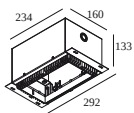

DELTALIGHT

MINIGRID IN TRIMLESS 2 HI LED

100015 0000 B-B

	Plasterboard	 202 71 95 02 - MINIGRID IN 2 MOUNTING KIT	Required
	Stucanet	 202 71 95 02 - MINIGRID IN 2 MOUNTING KIT	Required
		 202 71 95 02L - MINIGRID IN 2 MOUNTING KIT LARGE	Required
	Concrete	 202 71 96 02 - CONCRETE PACK MGIT 2	Required
	Concrete + plaster	 202 71 95 02L - MINIGRID IN 2 MOUNTING KIT LARGE	Required
	Lintel + plaster	 202 71 95 02L - MINIGRID IN 2 MOUNTING KIT LARGE	Required
	Hollow-core slab	 202 71 96 02 - CONCRETE PACK MGIT 2	Required
	Hollow-core slab + plaster	 202 71 95 02L - MINIGRID IN 2 MOUNTING KIT LARGE	Required
	Stretched ceiling	 15212 0130 - MOUNTING KIT MINIGRID IN 2 CSC	Required

VERVOLLEDIG UW SPECIFICATIE

Beton doos voor zichtbeton

202 71 96 02 CONCRETE PACK MGIT 2

Uitsparingsmaat (mm): 260 x 160

Montage kit

202 71 95 02 MINIGRID IN 2 MOUNTING KIT

Uitsparingsmaat (mm): 130 x 233

202 71 95 02L MINIGRID IN 2 MOUNTING KIT LARGE