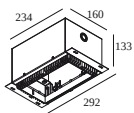

DELTALIGHT

MINIGRID IN TRIMLESS 2 HI LED

100015 0000 B-B

	Plasterboard	 202 71 95 02 - MINIGRID IN 2 MOUNTING KIT	Required
	Stucanet	 202 71 95 02 - MINIGRID IN 2 MOUNTING KIT	Required
		 202 71 95 02L - MINIGRID IN 2 MOUNTING KIT LARGE	Required
	Concrete	 202 71 96 02 - CONCRETE PACK MGIT 2	Required
	Concrete + plaster	 202 71 95 02L - MINIGRID IN 2 MOUNTING KIT LARGE	Required
	Lintel + plaster	 202 71 95 02L - MINIGRID IN 2 MOUNTING KIT LARGE	Required
	Hollow-core slab	 202 71 96 02 - CONCRETE PACK MGIT 2	Required
	Hollow-core slab + plaster	 202 71 95 02L - MINIGRID IN 2 MOUNTING KIT LARGE	Required
	Stretched ceiling	 15212 0130 - MOUNTING KIT MINIGRID IN 2 CSC	Required

FINISH YOUR SPECIFICATION

Concrete packs

202 71 96 02 CONCRETE PACK MGIT 2

Cutout dimension (mm): 260 x 160

Mounting kits

202 71 95 02 MINIGRID IN 2 MOUNTING KIT

Cutout dimension (mm): 130 x 233

202 71 95 02L MINIGRID IN 2 MOUNTING KIT LARGE