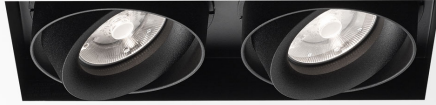

MINIGRID IN TRIMLESS 2 HI LED

100015 0000 B-B

AVAILABLE IN

BLACK-BLACK 100015 0000 B-B

BLACK-WHITE 100015 0000 B-W

WHITE-BLACK 100015 0000 W-B

WHITE-WHITE 100015 0000 W-W

 [View on website](#)

General info

LOCATION	indoor
INSTALLATION	Ceiling Recessed
CUTOUT SHAPE/SIZE (MM)	rectangle - KIT
RECESSED DEPTH (MM)	85
INGRESS PROTECTION	IP20
WEIGHT (KG)	0.9
ADJUSTABILITY	0° to 20° swiveling, 350° rotatable

Electrical info

	2 x QPAR51 max.10W
CLASS	II
DIM TYPE	mains (phase cut-off)

Lightsource info

LIGHTSOURCE NAME	GU10
-------------------------	------

Remarks

lamp not included

Requirements

MINIGRID IN 2 MOUNTING KIT
 MINIGRID IN 2 MOUNTING KIT LARGE
 CONCRETE PACK MGIT 2