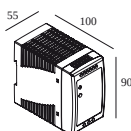

SOLI - PROFILE 2m

27111 0020 B

27111 0650 SOLI - CORNER SET 90° OUT

27111 0720 SOLI - CORNER SET R 60

27111 0730 SOLI - CORNER SET R 90

LED voedingen

300 89 48 100 LED POWER SUPPLY 48V-DC / 100W DIN

300 89 48 240 LED POWER SUPPLY 48V-DC / 240W DIN