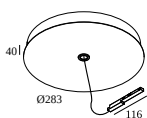

Power box

armaturen

27110 0090 SOLI - POWERBOX R 48V-DC / 200W