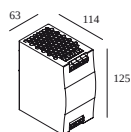

SOLI - PROFILE 2m

27111 0020 B

27111 0650 SOLI - CORNER SET 90° OUT

27111 0720 SOLI - CORNER SET R 60

27111 0730 SOLI - CORNER SET R 90

LED voedingen

300 89 48 100 LED POWER SUPPLY 48V-DC / 100W DIN

300 89 48 240 LED POWER SUPPLY 48V-DC / 240W DIN