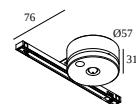

27110 0080 SOLI - SENSE Q-SENSOR HUB