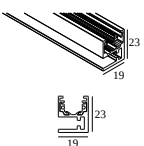

27126 723Q SOLI - 66 NLT 952745 Q-DIM

27126 731Q SOLI - 66 NLT 953018 Q-DIM

27126 732Q SOLI - 66 NLT 953030 Q-DIM

27126 733Q SOLI - 66 NLT 953045 Q-DIM

SOLISCAPE - FORM

27148 832Q SOLI - FORM 110 DOWN-UP 2 CIRCUIT 83067 Q-DIM

27148 922Q SOLI - FORM 110 DOWN-UP 2 CIRCUIT 92767 Q-DIM

27148 932Q SOLI - FORM 110 DOWN-UP 2 CIRCUIT 93067 Q-DIM

SOLISCAPE - LINE

27166 930Q SOLI - LINE 110 UP 930 Q-DIM

SOLISCAPE profile

27111 0030 SOLI - PROFILE 3m

DELTALIGHT

SOLI - PROFILE 2m

27111 0020 B

Notes: