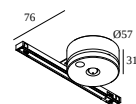

Eindstukken

27111 0410 SOLI - END CAP SET

Extra componenten

21032 0220 SOLI - VOICE COMMAND GOOGLE HOLDER

27110 0055 SOLI - SENSE DALI PRESENCE AND DAYLIGHT

27110 0060 SOLI - SENSE WIRELESS PRESENCE AND DAYLIGHT