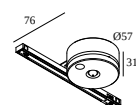

Eindstukken

27111 0410 SOLI - END CAP SET

Extra componenten

21032 0220 SOLI - VOICE COMMAND GOOGLE HOLDER

27110 0055 SOLI - SENSE DALI PRESENCE AND DAYLIGHT

27110 0060 SOLI - SENSE WIRELESS PRESENCE AND DAYLIGHT