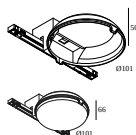

Extra componenten

21032 0220 SOLI - VOICE COMMAND GOOGLE HOLDER