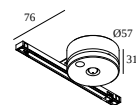

Eindstukken

27111 0410 SOLI - END CAP SET

Extra componenten

21032 0220 SOLI - VOICE COMMAND GOOGLE HOLDER

27110 0055 SOLI - SENSE DALI PRESENCE AND DAYLIGHT

27110 0060 SOLI - SENSE WIRELESS PRESENCE AND DAYLIGHT