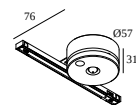

27110 0080 SOLI - SENSE Q-SENSOR HUB