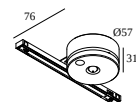

27110 0070 SOLI - SENSE WIRELESS SENSOR HUB