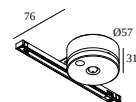

SOLI - PROFILE 2m

27111 0020 B

21012 0230 LED POWER SUPPLY 48V-DC / 100W

21012 0240 LED POWER SUPPLY 48V-DC / 200W

les composants supplémentaires

21032 0220 SOLI - VOICE COMMAND GOOGLE HOLDER

27110 0055 SOLI - SENSE DALI PRESENCE AND DAYLIGHT