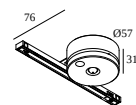

SOLI - PROFILE 2m

27111 0020 B

21012 0230 LED POWER SUPPLY 48V-DC / 100W

21012 0240 LED POWER SUPPLY 48V-DC / 200W

les composants supplémentaires

21032 0220 SOLI - VOICE COMMAND GOOGLE HOLDER

27110 0055 SOLI - SENSE DALI PRESENCE AND DAYLIGHT