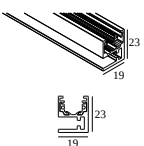

DELTALIGHT

SOLI - PROFILE 2m

27111 0020 B

27126 723Q SOLI - 66 NLT 952745 Q-DIM

27126 731Q SOLI - 66 NLT 953018 Q-DIM

27126 732Q SOLI - 66 NLT 953030 Q-DIM

27126 733Q SOLI - 66 NLT 953045 Q-DIM

SOLISCAPE - FORM

27148 832Q SOLI - FORM 110 DOWN-UP 2 CIRCUIT 83067 Q-DIM

27148 922Q SOLI - FORM 110 DOWN-UP 2 CIRCUIT 92767 Q-DIM

27148 932Q SOLI - FORM 110 DOWN-UP 2 CIRCUIT 93067 Q-DIM

SOLISCAPE - LINE

27166 930Q SOLI - LINE 110 UP 930 Q-DIM

SOLISCAPE profile

27111 0030 SOLI - PROFILE 3m

DELTALIGHT

SOLI - PROFILE 2m

27111 0020 B

Notes: