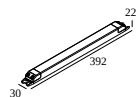

21012 0240 LED POWER SUPPLY 48V-DC / 200W