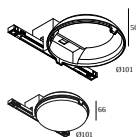

27111 0020 B

27011 9920 SLI9 - CONNECTOR 48V - 90°

27111 9940 SOLI - CONNECTOR R 60

27111 9950 SOLI - CONNECTOR R 90

27111 9960 SOLI - SUPPLY SET 48V

le profilé

27111 0020 SOLI - PROFILE 2m

27111 0030 SOLI - PROFILE 3m

les accessoires de fixations

27111 0530 SOLI - CABLE SUSPENSION SINGLE 3,0m

les alimentations led

300 89 48 100 LED POWER SUPPLY 48V-DC / 100W DIN

300 89 48 240 LED POWER SUPPLY 48V-DC / 240W DIN

DELTALIGHT

SOLI - PROFILE 2m

27111 0020 B

21012 0230 LED POWER SUPPLY 48V-DC / 100W

21012 0240 LED POWER SUPPLY 48V-DC / 200W

les composants supplémentaires

21032 0220 SOLI - VOICE COMMAND GOOGLE HOLDER

27110 0055 SOLI - SENSE DALI PRESENCE AND DAYLIGHT