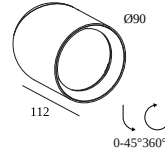

**BRUSHED OLD BRONZE** 30511 9228 BROB

**CREAM** 30511 9228 CR

**WHITE** 30511 9228 W

 [View on website](#)

### General info

<b>LOCATION</b>	indoor
<b>INSTALLATION</b>	Ceiling Surface mounted
<b>INGRESS PROTECTION</b>	IP20
<b>WEIGHT (KG)</b>	0.5
<b>ADJUSTABILITY</b>	0° to 45° swiveling, 360° rotatable
<b>INFORMATION</b>	LENS FL-24° INCL.DIMMABLE POWER SUPPLY