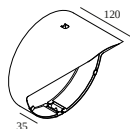

DELTALIGHT

FRAX M 92714 HONEYCOMB

26011 9220 A

FINISH YOUR SPECIFICATION

Light altering devices

26070 0020 N FRAX M KAP N

☐