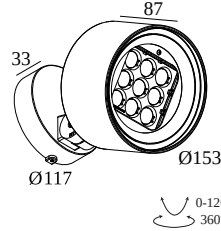

[View on website](#)

General info

LOCATION	outdoor
INSTALLATION	Floor Surface mounted, Wall Surface mounted
INGRESS PROTECTION	IP65
PROTECTION AGAINST MECHANICAL IMPACT	IK08
WEIGHT (KG)	2.4
ADJUSTABILITY	0° to 120° swiveling, 360° rotatable
INFORMATION	9 x LENS SP-14° INCL.LED POWER SUPPLY 900mA-DC INCL.HONEYCOMB

Electrical info

ELECTRICAL	220-240V / 50-60Hz
CLASS	I
POWER SUPPLY	YES
DIM TYPE	non-dimmable
ENERGY CLASS	F
CERTIFICATES	CB, ENEC, EPD, RCM

Lightsource info

LIGHTSOURCE NAME	LED
LIGHTSOURCE	LED cluster 23,4W / CRI>90 (R9: 50) / 2700K / 2423lm
TM-30 VALUES	Rf: 91 / Rg: 100
SDCM	SDCM3
RISKGROUP	RG2
LM80	L80 > 150000
BEAMANGLE	14°
LED TECHNICS (LIGHT SOURCE)	2423lm // 23,4W // 103lm/W
LED TECHNICS (LUMINAIRE)	1526lm // 26,9W // 57lm/W

Options

FRAX ANTI VANDAL SCREWS

Accessories

FRAX M KAP

For detailed installation instructions, please consult the manual : [26011_XX20_HAND.pdf](#)