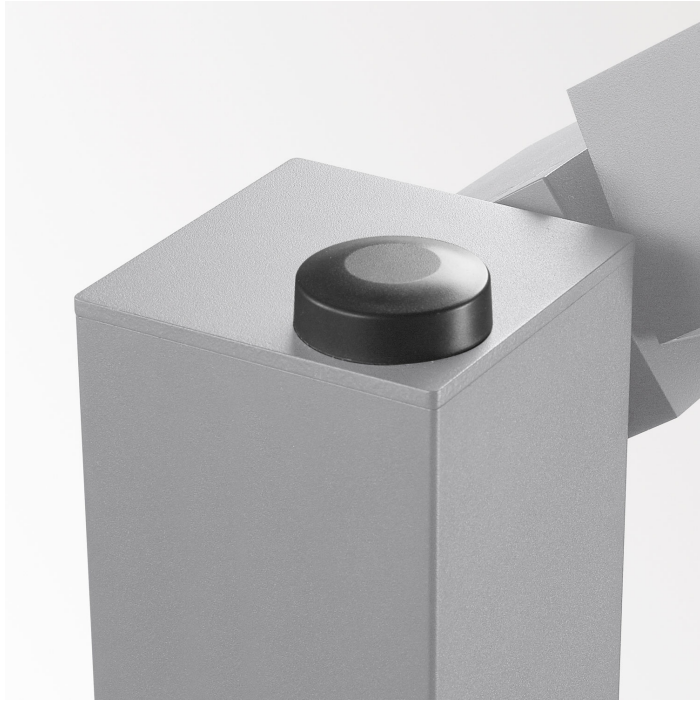

POLESANO WIFI PUCK

15932 0030 A

AVAILABLE IN
ALU GREY 15932 0030 A
ANTHRACITE 15932 0030 N

 [View on website](#)

General info

LOCATION	outdoor
INSTALLATION	Pole Pole top
WEIGHT (KG)	0.4
INFORMATION	INCL.POLESANO TOP COVER INCL.RG58 cable 7m RP-SMA male connector Frequency range: 2,4 GHz Gain: 2.4 dBi