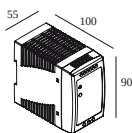

30610 0110 PLUG-IN 48V CABLE 1,5m black

30610 0120 PLUG-IN 48V CABLE 3m black

30610 0140 B CONNECTION CLIP 1 x PLUG-IN 48V B

Uitsparingsmaat (mm): 51

LED voedingen

300 89 48 100 LED POWER SUPPLY 48V-DC / 100W DIN