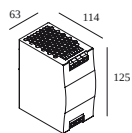

300 89 48 240 LED POWER SUPPLY 48V-DC / 240W DIN

☐

Dimtype: niet dimbaar