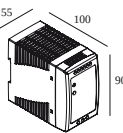

30610 0110 PLUG-IN 48V CABLE 1,5m black

30610 0120 PLUG-IN 48V CABLE 3m black

30610 0140 B CONNECTION CLIP 1 x PLUG-IN 48V B

Cutout dimension (mm): 51

LED power supplies

300 89 48 100 LED POWER SUPPLY 48V-DC / 100W DIN