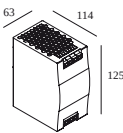

300 89 48 240 LED POWER SUPPLY 48V-DC / 240W DIN

☐

Dimtype: non-dimmable