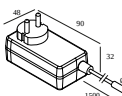

30610 0190 POWER ADAPTER 48V-DC / 60W PLUG-IN

Dimtype: non-dimmable