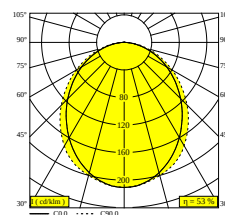

MIKALINE L298 927

30613 9200 GC

AVAILABLE IN
BLACK 30613 9200 B
GOLD COLOURED 30613 9200 GC

 [View on website](#)

General info

LOCATION	indoor
INSTALLATION	Ceiling Surface mounted,Ceiling Suspended,Wall Surface mounted
INGRESS PROTECTION	IP20
WEIGHT (KG)	1.6
ADJUSTABILITY	non adjustable
INFORMATION	INCL.PLUG-IN-48V CABLE 11cm black EXCL.LED POWER SUPPLY 48V-DC connection max.140W (3A)