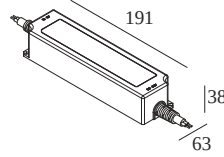

LED POWER SUPPLY 24V-DC / 120W IP67 DIM5

21012 0155

 [View on website](#)

Image may differ from the actual product

General info	
LOCATION	indoor
CUTOUT SHAPE/SIZE (MM)	round - 75
INGRESS PROTECTION	IP67
WEIGHT (KG)	1
INFORMATION	OUTPUT: 24V-DC / 120W $\lambda > 0,95$ Inrush current : 60A - 520 μ s @ 230V-AC Max. 4 units on circuit breaker B 16A
Electrical info	
CLASS	II
DIM TYPE	DALI

For detailed installation instructions, please consult the manual : [21012_0155_HAND.pdf](#)

WHERE USED

270 73 075	STIEVIE 75
270 73 130	STIEVIE 130
300 91 51 92	LEDFLEX IN SMALL 927
300 91 51 93	LEDFLEX IN SMALL 930
300 91 51 94	LEDFLEX IN SMALL 940
300 94 017 83	SPT PRO - LED LINE 1 830
300 94 050 83	SPT PRO - LED LINE 5 830
300 94 100 83	SPT PRO - LED LINE 10 830
304 04 15 92	TAGLINE 155 TRIMLESS 927
304 04 15 93	TAGLINE 155 TRIMLESS 930
398 01 00	SHL 20 ST - PROFILE 3m
398 02 00	SHL 18 - PROFILE 3m
398 03 00	SHL 19 - PROFILE 3m
13213 9200	INLET TRIMLESS H7 927
13213 9300	INLET TRIMLESS H7 930
13214 9200	INLET TRIMLESS L20 927
13214 9300	INLET TRIMLESS L20 930
13215 9200	INLET TRIMLESS H20 927
13215 9300	INLET TRIMLESS H20 930
13216 9200	INLET TRIMLESS L38 927
13216 9300	INLET TRIMLESS L38 930
13217 9200	INLET TRIMLESS L113 927