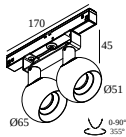

26719 9235 M20/M26H - BOWIE 2 92737 DIM5