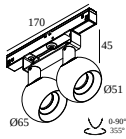

26719 9325 M20/M26H - BOWIE 2 93025 DIM5