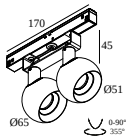

26719 9225 M20/M26H - BOWIE 2 92725 DIM5