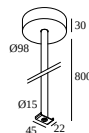

DELTALIGHT

SHIFTLINE M26H + SBL 4m 927 DIM5

30413 9205 B

KOMPATIBLE TEILE

Befestigungskomponenten

23358 1510 SLM - ROD SUSPENSION 0,8m + CONNECTION