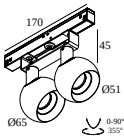

26719 9325 M20/M26H - BOWIE 2 93025 DIM5