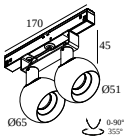

26719 9225 M20/M26H - BOWIE 2 92725 DIM5