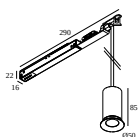

28814 9035

M - CUPPA C SOFT 93040 DIM5

SPLITLINE M/SHIFTLINE M - DOT.COM M4