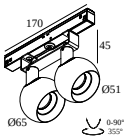

26719 9235 M20/M26H - BOWIE 2 92737 DIM5