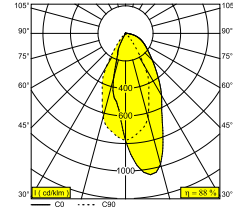

NIME II WALLWASH 930

26416 9300 W

AVAILABLE IN
BLACK 26416 9300 B
WHITE 26416 9300 W

 [View on website](#)

General info

LOCATION	indoor
INSTALLATION	Ceiling Recessed
CUTOUT SHAPE/SIZE (MM)	round - 67
RECESSED DEPTH (MM)	90
THICKNESS OF MOUNTING SURFACE (MM)	9,5-12,5
INGRESS PROTECTION	IP20
WEIGHT (KG)	0.3
ADJUSTABILITY	non adjustable
INFORMATION	EXCL.LED POWER SUPPLY 350-700mA-DC

Electrical info

CLASS	III
DIM TYPE	depending on power supply
ENERGY CLASS	F

Lightsource info

LIGHTSOURCE NAME	LED
LIGHTSOURCE	LED cluster 2-4,3W / CRI>90 (R9: 50) / 3000K / 228-404lm
TM-30 VALUES	Rf: 90 / Rg: 101
SDCM	SDCM3
LM80	L80 > 60000
LED TECHNICS (LIGHT SOURCE)	404lm // 4,3W // 94lm/W
LED TECHNICS (LUMINAIRE)	354lm // 4,9W // 72lm/W