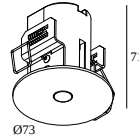

NIME II WALLWASH 930

26416 9300 W

AVAILABLE IN
BLACK 26416 9300 B
WHITE 26416 9300 W

 [View on website](#)

General info

LOCATION	indoor
INSTALLATION	Ceiling Recessed
CUTOUT SHAPE/SIZE (MM)	round - 67
RECESSED DEPTH (MM)	90
THICKNESS OF MOUNTING SURFACE (MM)	9,5-12,5
INGRESS PROTECTION	IP20
WEIGHT (KG)	0.3
ADJUSTABILITY	non adjustable
INFORMATION	EXCL.LED POWER SUPPLY 350-700mA-DC