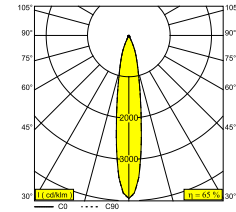

MINI DEEP RINGO II 92718

19423 9210 BROB

AVAILABLE IN

BLACK 19423 9210 B

BRUSHED ALU 19423 9210 BRA

BRUSHED ANTHRACITE 19423 9210 BRAT

BRUSHED BROWN BRONZE 19423 9210 BRBB

BRUSHED COPPER 19423 9210 BRCU

BRUSHED GOLD 19423 9210 BRG

BRUSHED OLD BRONZE 19423 9210 BROB

CREAM 19423 9210 CR

FLEMISH BRONZE 19423 9210 FBR

FLEMISH GOLD 19423 9210 FG

WHITE 19423 9210 W

[View on website](#)

General info

LOCATION	indoor
INSTALLATION	Ceiling Recessed
CUTOUT SHAPE/SIZE (MM)	round - 56
RECESSED DEPTH (MM)	80
THICKNESS OF MOUNTING SURFACE (MM)	min.5
INGRESS PROTECTION	IP20
WEIGHT (KG)	0.2
ADJUSTABILITY	non adjustable
INFORMATION	REFLECTOR SP-18° EXCL.LED POWER SUPPLY 350-500mA-DC

Electrical info

CLASS	III
DIM TYPE	depending on power supply
ENERGY CLASS	E
CERTIFICATES	CB, ENEC, EPD, LCA

Lightsource info

LIGHTSOURCE NAME	LED
LIGHTSOURCE	LED array 5,8-8,6W / CRI>90 (R9: 60) / 2700K / 702-974lm
TM-30 VALUES	rf: 89 / Rg: 100
SDCM	SDCM1
RISKGROUP	RG1
LM80	L90B10 > 50000
BEAMANGLE	18°
LED TECHNICS (LIGHT SOURCE)	974lm // 8,6W // 113lm/W
LED TECHNICS (LUMINAIRE)	634lm // 9,9W // 64lm/W

Requirements

LED POWER SUPPLY 350 / 500mA-DC DIM