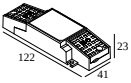

21012 0268 LED POWER SUPPLY MULTI POWER 200-350 / 15W DIM8

2->2 ☐

Dimtype: mains (phase cut-off)

Cutout dimension (mm): 50