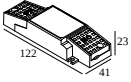

## MINI DEEP RINGO II 93018

19423 9310 FBR

**21012 005W** LED POWER SUPPLY MULTI-POWER COMPACT WDL

3 | 3

**Dimtype:** WDL = wireless dimmable

**Cutout dimension (mm):** 54

**21012 0258** LED POWER SUPPLY MULTI POWER 200-350 / 10W DIM8