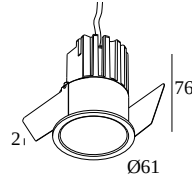

MINI DEEP RINGO II 93018

19423 9310 FBR

AVAILABLE IN

BLACK 19423 9310 B

BRUSHED ALU 19423 9310 BRA

BRUSHED ANTHRACITE 19423 9310 BRAT

BRUSHED BROWN BRONZE 19423 9310 BRBB

BRUSHED COPPER 19423 9310 BRCU

BRUSHED GOLD 19423 9310 BRG

BRUSHED OLD BRONZE 19423 9310 BROB

CREAM 19423 9310 CR

FLEMISH BRONZE 19423 9310 FBR

FLEMISH GOLD 19423 9310 FG

WHITE 19423 9310 W