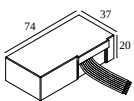

300 48 500 WDL LED POWER CONVERTER 48V-DC to 500 mA-DC / 22W WDL

2 ☐

Dimtype: WDL = wireless dimmable

Cutout dimension (mm): 45