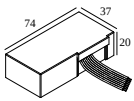

2

Dimtype: non-dimmable

Cutout dimension (mm): 30

**300 48 350 WDL** LED POWER CONVERTER 48V-DC to 350 mA-DC / 15W WDL

2

Dimtype: WDL = wireless dimmable

Cutout dimension (mm): 45

**300 48 500 ED1** LED POWER CONVERTER 48V-DC to 500 mA-DC / 22W DIM1