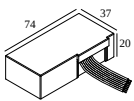

300 48 500 ED5 LED POWER CONVERTER 48V-DC to 500 mA-DC / 22W DIM5

2 ☐

Dimtype: DALI

Cutout dimension (mm): 45