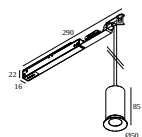

APPARECCHI COMPATIBILI

SPLITLINE M/SHIFTLINE M - CUPPA

28814 9035 M - CUPPA C SOFT 93040 DIM5

SPLITLINE M/SHIFTLINE M - DOT.COM M4