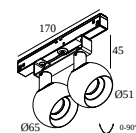

26719 9235 M20/M26H - BOWIE 2 92737 DIM5