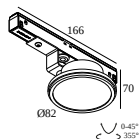

23144 9015 M20/M26H - HALOSCAN HP SOFT 93014 DIM5