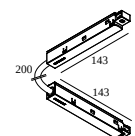

420 99 02 SPM - CONNECTOR 48V - 0-180°