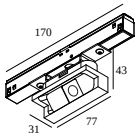

SPLITLINE M20 - ARTUUR WALLWASH

27732 9205 M20 - ARTUUR SL WALLWASH 927 DIM5