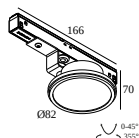

23144 9025 M20/M26H - HALOSCAN HP SOFT 93021 DIM5