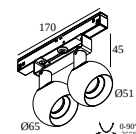

SPLITLINE M20/SHIFTLINE M26H - BOWIE

26719 9225 M20/M26H - BOWIE 2 92725 DIM5