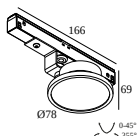

23138 9015 M20/M26H - HALOSCAN MP SOFT 93014 DIM5