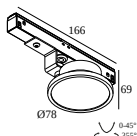

23138 9035 M20/M26H - HALOSCAN MP SOFT 93035 DIM5