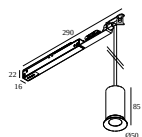

28814 9035 M - CUPPA C SOFT 93040 DIM5

SPLITLINE M/SHIFTLINE M - DOT.COM M4