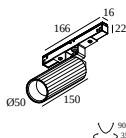

473 252 811 922 MDL M20/M26H - HEDRA L 92733 MDL