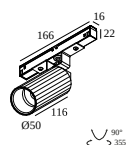

SPLITLINE M20/SHIFTLINE M26H - HEDRA

473 251 821 MDL M20/M26H - HEDRA 82715 MDL