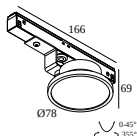

23138 9025 M20/M26H - HALOSCAN MP SOFT 93021 DIM5