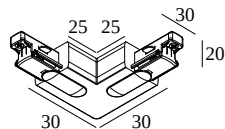

TRACK 1F ON CORNER 90° OUT

27600 0350 W

AVAILABLE IN

BLACK 27600 0350 B

WHITE 27600 0350 W

 [View on website](#)

General info

LOCATION	indoor
INGRESS PROTECTION	IP20
WEIGHT (KG)	0.1

Electrical info

CLASS	I
--------------	---

For detailed installation instructions, please consult the manual : [27600_XXXX_HAND.pdf](#)

WHERE USED

27600 0020 TRACK 1F ON 2m

27600 0030 TRACK 1F ON 3m

Notes: