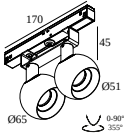

26719 9325 M20/M26H - BOWIE 2 93025 DIM5