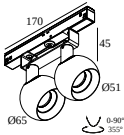

26719 9235 M20/M26H - BOWIE 2 92737 DIM5