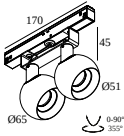

26719 9225 M20/M26H - BOWIE 2 92725 DIM5