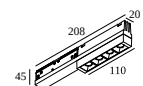

23355 9235 M - DOT.COM M4 92751 DIM5