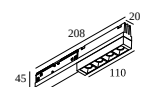

23355 9315 M - DOT.COM M4 93014 DIM5