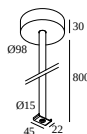

Fixation components

23358 1510 SLM - ROD SUSPENSION 0,8m + CONNECTION