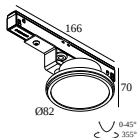

23144 9025 M20/M26H - HALOSCAN HP SOFT 93021 DIM5