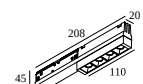

23355 9215 M - DOT.COM M4 92714 DIM5