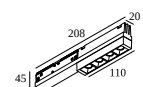

23355 9225 M - DOT.COM M4 92732 DIM5