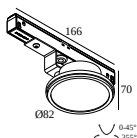

23144 9035 M20/M26H - HALOSCAN HP SOFT 93035 DIM5