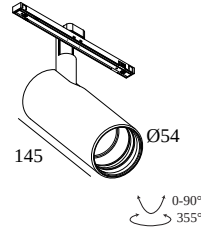

[View on website](#)

General info

LOCATION	indoor
INSTALLATION	Low voltage systems Low voltage system mounted
INGRESS PROTECTION	IP20
WEIGHT (KG)	0.4
ADJUSTABILITY	0° to 90° swiveling, 360° rotatable
INFORMATION	REFLECTOR FL-30° EXCL.LED POWER SUPPLY 48V-DC Optional REFLECTORS 20° & 45° available

Electrical info

ELECTRICAL	48V-DC
CLASS	III
DIM TYPE	Qbus dim
ENERGY CLASS	E
CERTIFICATES	CB, ENEC, LCA

Lightsource info

LIGHTSOURCE NAME	LED
LIGHTSOURCE	LED array 10,3W / CRI>90 (R9: 52) / 3000K / 1281lm
TM-30 VALUES	rf: 90 / Rg: 99
SDCM	SDCM1
RISKGROUP	RG1
LM80	L90B10 > 50000
BEAMANGLE	30°
LED TECHNICS (LIGHT SOURCE)	1281lm // 10,3W // 125lm/W
LED TECHNICS (LUMINAIRE)	817lm // 11,8W // 69lm/W

Requirements

SPY 52 TUBE
LED POWER SUPPLY 48V-DC

Accessories

HONEYCOMB 42
SPREAD LENS 42
LINEAR SPREAD LENS 42
SOFTENING LENS 42
GLASS SBL 42