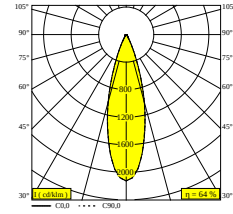

[View on website](#)

General info

LOCATION	indoor
INSTALLATION	Low voltage systems Low voltage system mounted
INGRESS PROTECTION	IP20
WEIGHT (KG)	0.4
ADJUSTABILITY	0° to 90° swiveling, 360° rotatable
INFORMATION	REFLECTOR FL-30° EXCL.LED POWER SUPPLY 48V-DC Optional REFLECTORS 20° & 45° available

Electrical info

ELECTRICAL	48V-DC
CLASS	III
DIM TYPE	Qbus dim
ENERGY CLASS	E
CERTIFICATES	CB, ENEC, LCA

Lightsource info

LIGHTSOURCE NAME	LED
LIGHTSOURCE	LED array 10,3W / CRI>90 (R9: 52) / 3000K / 1281lm
TM-30 VALUES	rf: 90 / Rg: 99
SDCM	SDCM1
RISKGROUP	RG1
LM80	L90B10 > 50000
BEAMANGLE	30°
LED TECHNICS (LIGHT SOURCE)	1281lm // 10,3W // 125lm/W
LED TECHNICS (LUMINAIRE)	817lm // 11,8W // 69lm/W

Requirements

SPY 52 TUBE
LED POWER SUPPLY 48V-DC

Accessories

HONEYCOMB 42
SPREAD LENS 42
LINEAR SPREAD LENS 42
SOFTENING LENS 42
GLASS SBL 42