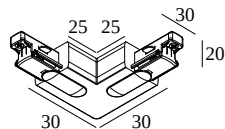

TRACK 1F ON CORNER 90° OUT

27600 0350 B

AVAILABLE IN

BLACK 27600 0350 B

WHITE 27600 0350 W

 [View on website](#)

General info

LOCATION	indoor
INGRESS PROTECTION	IP20
WEIGHT (KG)	0.1

Electrical info

CLASS	I
--------------	---

For detailed installation instructions, please consult the manual : [27600_XXXX_HAND.pdf](#)

WHERE USED

27600 0020 TRACK 1F ON 2m

27600 0030 TRACK 1F ON 3m

Notes: