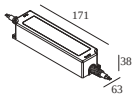

DELTALIGHT

LOGIC LINEAR ON 440 HONEYCOMB 93015 DIM5

30828 9315 A

Detaillierte Installationsanweisungen finden Sie in der Montageanleitung : [30828_XXX5_HAND.pdf](#)

SPEZIFIKATION FERTIGSTELLEN

LED Betriebsgeräte

Leuchten

Leuchten gibt an, wie viele Geräte an das Netzteil angeschlossen werden können (min -> max). Die Werte vor und nach dem '|' entsprechen jeweils dem minimalen und maximalen Ansteuerstrom. Werte in Klammern gelten für 110V.

Min. Strom | Max. Strom

21032 0390 LED POWER SUPPLY 48V-DC / 90W

Dimmtyp: nicht dimmbar

Ausschnittmaß (mm): 75

5 ☐

Befestigungskomponenten

30810 0040 LOGIC LINEAR 880 BOX EXTEND

☐

30810 0040 INOX WALL BRACKET SET 60 INOX

☐

30810 0040 N WALL BRACKET SET 60 N

☐