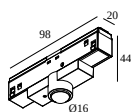

21032 0040 M - WIRELESS PRESENCE AND DAYLIGHT SENSOR