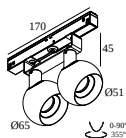

SPLITLINE M20/SHIFTLINE M26H - BOWIE

26719 9225 M20/M26H - BOWIE 2 92725 DIM5