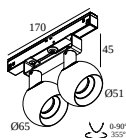

26719 9235 M20/M26H - BOWIE 2 92737 DIM5