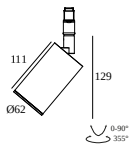

SPLITLINE M20/SHIFTLINE M26H - SPY FOCUS

23379 9205 M20/M26H - SPY FOCUS LP 927 DIM5