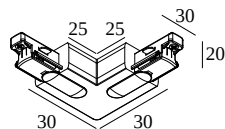

TRACK 1F ON CORNER 90° IN

27600 0340 W

AVAILABLE IN

BLACK 27600 0340 B

WHITE 27600 0340 W

 [View on website](#)

General info

LOCATION	indoor
INGRESS PROTECTION	IP20
WEIGHT (KG)	0.1

Electrical info

CLASS	I
--------------	---

For detailed installation instructions, please consult the manual : [27600_XXXX_HAND.pdf](#)

WHERE USED

27600 0020 TRACK 1F ON 2m

27600 0030 TRACK 1F ON 3m

Notes: