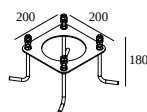

CAMI ANCHOR SET

31710 0030

 [View on website](#)

General info

LOCATION	outdoor
WEIGHT (KG)	1

For detailed installation instructions, please consult the manual : [31710_0030_HAND.pdf](#)

WHERE USED

- 100100 9205** CAMI F20 927 DIM5
- 100100 9305** CAMI F20 930 DIM5
- 100101 9205** CAMI F40 927 DIM5
- 100101 9305** CAMI F40 930 DIM5