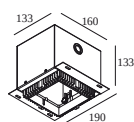

Algemene info

LOCATIE	binnen
INSTALLATIE	Plafond Inbouw
ZAAGMAAT/OPENING (MM)	rechthoekig - KIT
INBOUWDIEPTE (MM)	85
STOF EN WATERDICHTHEID	IP20
GEWICHT (KG)	0.5
RICHTBAARHEID	0° tot 20° zwenkbaar, 350° roteerbaar

DELTALIGHT

MINIGRID IN TRIMLESS 1 HI LED

100008 0000 B-B

	Plasterboard	 202 71 95 01 - MINIGRID IN 1 MOUNTING KIT	Required
	Stucanet	 202 71 95 01 - MINIGRID IN 1 MOUNTING KIT	Required
		 202 71 95 01L - MINIGRID IN 1 MOUNTING KIT LARGE	Required
	Concrete	 202 71 96 01 - CONCRETE PACK MGIT 1	Required
	Concrete + plaster	 202 71 95 01L - MINIGRID IN 1 MOUNTING KIT LARGE	Required
	Lintel + plaster	 202 71 95 01L - MINIGRID IN 1 MOUNTING KIT LARGE	Required
	Hollow-core slab	 202 71 96 01 - CONCRETE PACK MGIT 1	Required
	Hollow-core slab + plaster	 202 71 95 01L - MINIGRID IN 1 MOUNTING KIT LARGE	Required
	Stretched ceiling	 15212 0120 - MOUNTING KIT MINIGRID IN 1 CSC	Required

VERVOLLEDIG UW SPECIFICATIE

Beton doos voor zichtbeton

202 71 96 01 CONCRETE PACK MGIT 1

Uitsparingsmaat (mm): 160 x 160

Montage kit

202 71 95 01 MINIGRID IN 1 MOUNTING KIT

Uitsparingsmaat (mm): 130 x 130

202 71 95 01L MINIGRID IN 1 MOUNTING KIT LARGE