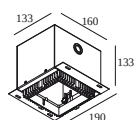

Algemene info

LOCATIE	binnen
INSTALLATIE	Plafond Inbouw
ZAAGMAAT/OPENING (MM)	rechthoekig - KIT
INBOUWDIEPTE (MM)	85
STOF EN WATERDICHTHEID	IP20
GEWICHT (KG)	0.5
RICHTBAARHEID	0° tot 20° zwenkbaar, 350° roteerbaar

DELTALIGHT

MINIGRID IN TRIMLESS 1 HI LED

100008 0000 B-B

	Plasterboard	 202 71 95 01 - MINIGRID IN 1 MOUNTING KIT	Required
	Stucanet	 202 71 95 01 - MINIGRID IN 1 MOUNTING KIT	Required
		 202 71 95 01L - MINIGRID IN 1 MOUNTING KIT LARGE	Required
	Concrete	 202 71 96 01 - CONCRETE PACK MGIT 1	Required
	Concrete + plaster	 202 71 95 01L - MINIGRID IN 1 MOUNTING KIT LARGE	Required
	Lintel + plaster	 202 71 95 01L - MINIGRID IN 1 MOUNTING KIT LARGE	Required
	Hollow-core slab	 202 71 96 01 - CONCRETE PACK MGIT 1	Required
	Hollow-core slab + plaster	 202 71 95 01L - MINIGRID IN 1 MOUNTING KIT LARGE	Required
	Stretched ceiling	 15212 0120 - MOUNTING KIT MINIGRID IN 1 CSC	Required

VERVOLLEDIG UW SPECIFICATIE

Beton doos voor zichtbeton

202 71 96 01 CONCRETE PACK MGIT 1

Uitsparingsmaat (mm): 160 x 160

Montage kit

202 71 95 01 MINIGRID IN 1 MOUNTING KIT

Uitsparingsmaat (mm): 130 x 130

202 71 95 01L MINIGRID IN 1 MOUNTING KIT LARGE