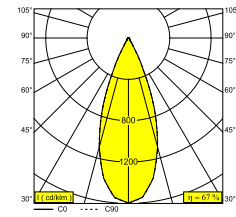

MINI DEEP RINGO II 93037

19423 9330 BRAT

AVAILABLE IN

BLACK 19423 9330 B

BRUSHED ALU 19423 9330 BRA

BRUSHED ANTHRACITE 19423 9330 BRAT

BRUSHED BROWN BRONZE 19423 9330 BRBB

BRUSHED COPPER 19423 9330 BRCU

BRUSHED GOLD 19423 9330 BRG

BRUSHED OLD BRONZE 19423 9330 BROB

CREAM 19423 9330 CR

FLEMISH BRONZE 19423 9330 FBR

FLEMISH GOLD 19423 9330 FG

WHITE 19423 9330 W

[View on website](#)

General info

LOCATION	indoor
INSTALLATION	Ceiling Recessed
CUTOUT SHAPE/SIZE (MM)	round - 56
RECESSED DEPTH (MM)	80
THICKNESS OF MOUNTING SURFACE (MM)	min.5
INGRESS PROTECTION	IP20
WEIGHT (KG)	0.2
ADJUSTABILITY	non adjustable
INFORMATION	REFLECTOR WFL-37° EXCL.LED POWER SUPPLY 350-500mA-DC

Electrical info

CLASS	III
DIM TYPE	depending on power supply
ENERGY CLASS	E
CERTIFICATES	CB, ENEC, EPD, LCA

Lightsource info

LIGHTSOURCE NAME	LED
LIGHTSOURCE	LED array 5,8-8,6W / CRI>90 (R9: 52) / 3000K / 734-1018lm
TM-30 VALUES	rf: 90 / Rg: 99
SDCM	SDCM1
RISKGROUP	RG1
LM80	L90B10 > 50000
BEAMANGLE	37°
LED TECHNICS (LIGHT SOURCE)	1018lm // 8,6W // 118lm/W
LED TECHNICS (LUMINAIRE)	678lm // 9,9W // 69lm/W

Requirements

LED POWER SUPPLY 350 / 500mA-DC DIM