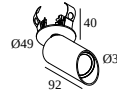

[View on website](#)

General info	
LOCATION	indoor
INSTALLATION	Ceiling Semi-recessed
CUTOUT SHAPE/SIZE (MM)	round - 43
RECESSED DEPTH (MM)	40
INGRESS PROTECTION	IP20
WEIGHT (KG)	0.3
ADJUSTABILITY	0° to 85° swiveling, 355° rotatable
INFORMATION	WALLWASH LENS EXCL.DIMMABLE LED POWER SUPPLY 350mA-DC

300 48 350 ED5 LED POWER CONVERTER 48V-DC to 350 mA-DC / 15W DIM5

2

Dimtype: DALI

Cutout dimension (mm): 45

300 48 350 MDL LED POWER CONVERTER 48V-DC to 350 mA-DC / 15W MDL

2

Dimtype: non-dimmable

Cutout dimension (mm): 30

Cutout dimension (mm): 56

300 90 63 LED POWER SUPPLY MULTI-POWER DIM9

4(4)

Dimtype: 1-10V or DALI or push button

Cutout dimension (mm): 82

300 90 64 LED POWER SUPPLY MULTI-POWER DIM7

3(2)

Dimtype: 1-10V or push button

3

Dimtype: 1-10V

Cutout dimension (mm): 54

21012 0035 LED POWER SUPPLY MULTI POWER DIM5

3

Dimtype: DALI

Cutout dimension (mm): 54

21012 004W LED POWER SUPPLY MULTI-POWER WDL