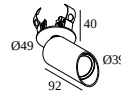

 [View on website](#)

General info	
LOCATION	indoor
INSTALLATION	Ceiling Semi-recessed
CUTOUT SHAPE/SIZE (MM)	round - 43
RECESSED DEPTH (MM)	40
INGRESS PROTECTION	IP20
WEIGHT (KG)	0.3
ADJUSTABILITY	0° to 85° swiveling, 355° rotatable
INFORMATION	WALLWASH LENS EXCL.LED POWER SUPPLY 350mA-DC

Min current | Max current

300 48 350 ED1 LED POWER CONVERTER 48V-DC to 350 mA-DC / 15W DIM1

Dimtype: 1-10V

Cutout dimension (mm): 30

2

300 48 350 ED5 LED POWER CONVERTER 48V-DC to 350 mA-DC / 15W DIM5

Dimtype: DALI

Cutout dimension (mm): 45

2

300 48 350 MDL LED POWER CONVERTER 48V-DC to 350 mA-DC / 15W MDL

Dimtype: non-dimmable

Cutout dimension (mm): 30

2

300 48 350 WDL LED POWER CONVERTER 48V-DC to 350 mA-DC / 15W WDL

Dimtype: 1-10V

Cutout dimension (mm): 30

300 48 500 ED5 LED POWER CONVERTER 48V-DC to 500 mA-DC / 22W DIM5

2

Dimtype: DALI

Cutout dimension (mm): 45

300 48 500 MDL LED POWER CONVERTER 48V-DC to 500 mA-DC / 22W MDL