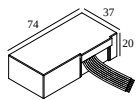

Ceiling Type	Mounting Kit
 System ceiling	-
 Plasterboard	-
 Wood	-
 Concrete	-
 Hollow-core slab	-
 Stretched ceiling	-

FINISH YOUR SPECIFICATION

LED power supplies

of Fixtures

of fixtures indicates how many devices can be connected (min -> max) to the power supply. The values before and after the '|' correspond respectively with the minimum and maximum driving current. Values between brackets are applicable to 110V.

Min current | Max current

300 48 350 ED1 LED POWER CONVERTER 48V-DC to 350 mA-DC / 15W DIM1

Dimtype: 1-10V

Cutout dimension (mm): 30

2

300 48 350 ED5 LED POWER CONVERTER 48V-DC to 350 mA-DC / 15W DIM5

Dimtype: DALI

Cutout dimension (mm): 45

2

300 48 350 MDL LED POWER CONVERTER 48V-DC to 350 mA-DC / 15W MDL

Dimtype: non-dimmable

Cutout dimension (mm): 30

2

300 48 350 WDL LED POWER CONVERTER 48V-DC to 350 mA-DC / 15W WDL