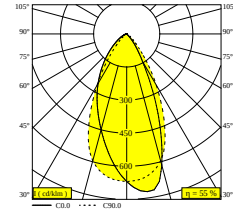

 [View on website](#)

General info	
LOCATION	indoor
INSTALLATION	Ceiling Semi-recessed
CUTOUT SHAPE/SIZE (MM)	round - 43
RECESSED DEPTH (MM)	40
INGRESS PROTECTION	IP20
WEIGHT (KG)	0.3
ADJUSTABILITY	0° to 85° swiveling, 355° rotatable
INFORMATION	WALLWASH LENS EXCL.LED POWER SUPPLY 350mA-DC