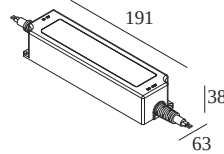

LED POWER SUPPLY 24V-DC / 120W IP67 DIM1

21012 0121

 [View on website](#)

Image may differ from the actual product

General info	
LOCATION	indoor
CUTOUT SHAPE/SIZE (MM)	round - 75
INGRESS PROTECTION	IP67
WEIGHT (KG)	1
INFORMATION	OUTPUT: 24V-DC / 120W $\lambda > 0,95$ Inrush current : 60A - 520 μ s @ 230V-AC Max. 4 units on circuit breaker B 16A
Electrical info	
CLASS	II
DIM TYPE	1-10V

For detailed installation instructions, please consult the manual : [21012_0121_HAND.pdf](#)

WHERE USED

270 73 075	STIEVIE 75
270 73 130	STIEVIE 130
300 91 51 92	LEDFLEX IN SMALL 927
300 91 51 93	LEDFLEX IN SMALL 930
300 91 51 94	LEDFLEX IN SMALL 940
300 94 017 83	SPT PRO - LED LINE 1 830
300 94 050 83	SPT PRO - LED LINE 5 830
300 94 100 83	SPT PRO - LED LINE 10 830
304 04 15 92	TAGLINE 155 TRIMLESS 927
304 04 15 93	TAGLINE 155 TRIMLESS 930
398 01 00	SHL 20 ST - PROFILE 3m
398 02 00	SHL 18 - PROFILE 3m
398 03 00	SHL 19 - PROFILE 3m
13213 9200	INLET TRIMLESS H7 927
13213 9300	INLET TRIMLESS H7 930
13214 9200	INLET TRIMLESS L20 927
13214 9300	INLET TRIMLESS L20 930
13215 9200	INLET TRIMLESS H20 927
13215 9300	INLET TRIMLESS H20 930
13216 9200	INLET TRIMLESS L38 927
13216 9300	INLET TRIMLESS L38 930
13217 9200	INLET TRIMLESS L113 927