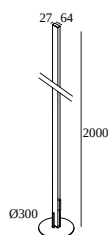

## SLM26H F 930 MDL WD

29323 930W B

AVAILABLE IN  
**BLACK** 29323 930W B

 [View on website](#)

### General info

<b>LOCATION</b>	indoor
<b>INSTALLATION</b>	Floor Stand alone
<b>INGRESS PROTECTION</b>	IP20
<b>WEIGHT (KG)</b>	6.9
<b>INFORMATION</b>	INCL.POWER ADAPTER 48V-DC / 50W PLUG-IN INCL.FOOT SWITCH ON/OFF