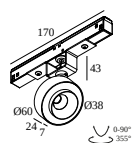

COMPATIBLE LUMINAIRES

SPLITLINE M20/SHIFTLINE M26H - ODRON

26216 9200 M20/M26H - ODRON 192728/41 MDL