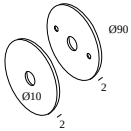

Coversets

204 00 90 ANO COVERSET R 90 ANO

☐

204 00 90 B COVERSET R 90 B

☐

204 00 90 W COVERSET R 90 W

☐