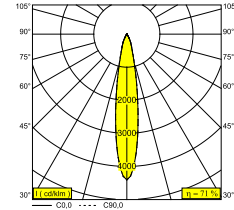

[View on website](#)

General info

LOCATION	indoor
INSTALLATION	Ceiling Surface mounted
INGRESS PROTECTION	IP20
WEIGHT (KG)	0.6
ADJUSTABILITY	0° to 90° swiveling, 355° rotatable
INFORMATION	REFLECTOR SP-18° EXCL.LED POWER SUPPLY 500mA-DC TW - (DALI DT8) Optional REFLECTORS 30° & 45° available

Electrical info

CLASS	III
DIM TYPE	depending on power supply
ENERGY CLASS	E
CERTIFICATES	CB, ENEC, LCA

Lightsource info

LIGHTSOURCE NAME	LED
LIGHTSOURCE	LED array 9W / CRI>90 (R9: 50) / 2700K-6500K / 1087lm
TM-30 VALUES	rf: 89 / Rg: 100
SDCM	SDCM2
RISKGROUP	RG1
LM80	L90B10 > 50000
BEAMANGLE	18°
LED TECHNICS (LIGHT SOURCE)	1087lm // 9W // 121lm/W
LED TECHNICS (LUMINAIRE)	776lm // 10,4W // 75lm/W

Requirements

SPY 66 TUBE
LED POWER SUPPLY 500mA-DC TW

Options

COVERSET R 90-100

Accessories

HONEYCOMB 57
SPREAD LENS 57
LINEAR SPREAD LENS 57
SOFTENING LENS 57
GLASS SBL 57