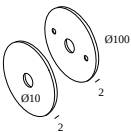

204 00 100 ANO COVERSET R 100 ANO

☐

204 00 100 B COVERSET R 100 B

☐

204 00 100 W COVERSET R 100 W

☐