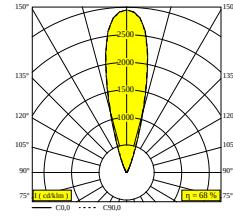

LOGIC 190 R OK 92726

30216 9220 INOX

AVAILABLE IN
INOX 30216 9220 INOX

 [View on website](#)

General info

LOCATION	outdoor
INSTALLATION	Floor Recessed
CUTOUT SHAPE/SIZE (MM)	round - BOX
RECESSED DEPTH (MM)	190
INGRESS PROTECTION	IP67
PROTECTION AGAINST MECHANICAL IMPACT	IK10
WEIGHT (KG)	2
ADJUSTABILITY	0° to 25° swiveling
INFORMATION	9 x LENS SP-14° INCL.LED POWER SUPPLY 500mA-DC INCL.BEAM LENS 26° INCL.1 x CABLE H05 RN-F 3 x 0.75mm ² 0,5m INCL.IP68 CONNECTOR 3P ESG 10mm max.500kg

Electrical info

ELECTRICAL	220-240V / 50-60Hz
CLASS	I
POWER SUPPLY	YES
DIM TYPE	non-dimmable
ENERGY CLASS	F
CERTIFICATES	CB, ENEC, EPD, RCM

Lightsource info

LIGHTSOURCE NAME	LED
LIGHTSOURCE	LED cluster 12,6W / CRI>90 (R9: 55) / 2700K / 1466lm
TM-30 VALUES	Rf: 91 / Rg: 100
SDCM	SDCM3
RISKGROUP	RG2
LM80	L80 > 150000
BEAMANGLE	26°
LED TECHNICS (LIGHT SOURCE)	1466lm // 12,6W // 116lm/W
LED TECHNICS (LUMINAIRE)	994lm // 14,5W // 69lm/W