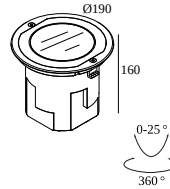

LOGIC 190 R OK 92726

30216 9220 INOX

AVAILABLE IN
INOX 30216 9220 INOX

 [View on website](#)

General info

LOCATION	outdoor
INSTALLATION	Floor Recessed
CUTOUT SHAPE/SIZE (MM)	round - BOX
RECESSED DEPTH (MM)	190
INGRESS PROTECTION	IP67
PROTECTION AGAINST MECHANICAL IMPACT	IK10
WEIGHT (KG)	2
ADJUSTABILITY	0° to 25° swiveling
INFORMATION	9 x LENS SP-14° INCL.LED POWER SUPPLY 500mA-DC INCL.BEAM LENS 26° INCL.1 x CABLE H05 RN-F 3 x 0.75mm ² 0,5m INCL.IP68 CONNECTOR 3P ESG 10mm max.500kg

FINISH YOUR SPECIFICATION

Ground mounting boxes

30210 0010 LOGIC 190 R BOX

Cutout dimension (mm): 300 x 230

Waterproof connection parts

431 99 02 IP68 JUNCTION BOX 4P

21034 0150 IP68 Y-CONNECTOR 5P

Other