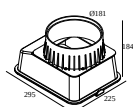

LOGIC 190 R OK 92726

30216 9220 INOX

AVAILABLE IN
INOX 30216 9220 INOX

 [View on website](#)

General info

LOCATION	outdoor
INSTALLATION	Floor Recessed
CUTOUT SHAPE/SIZE (MM)	round - BOX
RECESSED DEPTH (MM)	190
INGRESS PROTECTION	IP67
PROTECTION AGAINST MECHANICAL IMPACT	IK10
WEIGHT (KG)	2
ADJUSTABILITY	0° to 25° swiveling
INFORMATION	9 x LENS SP-14° INCL.LED POWER SUPPLY 500mA-DC INCL.BEAM LENS 26° INCL.1 x CABLE H05 RN-F 3 x 0.75mm ² 0,5m INCL.IP68 CONNECTOR 3P ESG 10mm max.500kg

Requirements

LOGIC 190 R BOX

Options

LOGIC 190 ANTI VANDAL SCREWS 2 PCS

DELTALIGHT

LOGIC 190 R OK 92726

30216 9220 INOX

For detailed installation instructions, please consult the manual : [30216_XXX0_HAND.pdf](#)

FINISH YOUR SPECIFICATION

Ground mounting boxes

30210 0010 LOGIC 190 R BOX

Cutout dimension (mm): 300 x 230

Waterproof connection parts

431 99 02 IP68 JUNCTION BOX 4P

21034 0150 IP68 Y-CONNECTOR 5P

Other