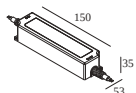

Min current | Max current

300 89 24 150 LED POWER SUPPLY 24V-DC / 150W

48

Dimtype: non-dimmable

Cutout dimension (mm): 75

21012 0101 LED POWER SUPPLY 24V-DC / 60W IP67 DIM1

19

Dimtype: 1-10V

Cutout dimension (mm): 65

21012 0111 LED POWER SUPPLY 24V-DC / 90W IP67 DIM1

29

Dimtype: 1-10V

Cutout dimension (mm): 75

21012 0121 LED POWER SUPPLY 24V-DC / 120W IP67 DIM1

39

Dimtype: 1-10V