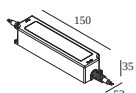

Cutout dimension (mm): 65

21012 0111 LED POWER SUPPLY 24V-DC / 90W IP67 DIM1

29

Dimtype: 1-10V

Cutout dimension (mm): 75

21012 0121 LED POWER SUPPLY 24V-DC / 120W IP67 DIM1

39

Dimtype: 1-10V

Cutout dimension (mm): 75

21012 0135 LED POWER SUPPLY 24V-DC / 60W IP67 DIM5

19

Dimtype: DALI

Cutout dimension (mm): 65

21012 0145 LED POWER SUPPLY 24V-DC / 90W IP67 DIM5

29

Dimtype: DALI