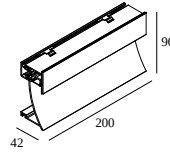

INLET TRIMLESS H20 930

13215 9300 W-W

AVAILABLE IN

BLACK-WHITE 13215 9300 B-W

GOLD COLORED-WHITE 13215 9300 GC-W

WHITE-WHITE 13215 9300 W-W