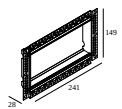

21012 0205 LED POWER SUPPLY 24V-DC / 60W DIM5

19

Dimtype: DALI

Cutout dimension (mm): 61

21012 0225 LED POWER SUPPLY 24V-DC / 100W DIM5

32

Dimtype: DALI

Cutout dimension (mm): 70

Mounting kits

13210 0050 MOUNTING KIT INLET TRIMLESS H20

Cutout dimension (mm): 205 x 110

Notes: