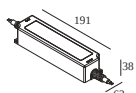

Cutout dimension (mm): 65

21012 0111 LED POWER SUPPLY 24V-DC / 90W IP67 DIM1

29

Dimtype: 1-10V

Cutout dimension (mm): 75

21012 0121 LED POWER SUPPLY 24V-DC / 120W IP67 DIM1

39

Dimtype: 1-10V

Cutout dimension (mm): 75

21012 0135 LED POWER SUPPLY 24V-DC / 60W IP67 DIM5

19

Dimtype: DALI

Cutout dimension (mm): 65

21012 0145 LED POWER SUPPLY 24V-DC / 90W IP67 DIM5

29

Dimtype: DALI

Cutout dimension (mm): 75

21012 0155 LED POWER SUPPLY 24V-DC / 120W IP67 DIM5

39

Dimtype: DALI

Cutout dimension (mm): 75

21012 0160 LED POWER SUPPLY 24V-DC / 24W

7

Dimtype: non-dimmable