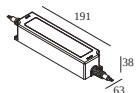

Cutout dimension (mm): 65

21012 0111 LED POWER SUPPLY 24V-DC / 90W IP67 DIM1

29

Dimtype: 1-10V

Cutout dimension (mm): 75

21012 0121 LED POWER SUPPLY 24V-DC / 120W IP67 DIM1

39

Dimtype: 1-10V

Cutout dimension (mm): 75

21012 0135 LED POWER SUPPLY 24V-DC / 60W IP67 DIM5

19

Dimtype: DALI

Cutout dimension (mm): 65

21012 0145 LED POWER SUPPLY 24V-DC / 90W IP67 DIM5

29

Dimtype: DALI