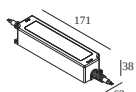

Cutout dimension (mm): 65

21012 0111 LED POWER SUPPLY 24V-DC / 90W IP67 DIM1

29

Dimtype: 1-10V

Cutout dimension (mm): 75

21012 0121 LED POWER SUPPLY 24V-DC / 120W IP67 DIM1

39

Dimtype: 1-10V

Cutout dimension (mm): 75

21012 0135 LED POWER SUPPLY 24V-DC / 60W IP67 DIM5

19

Dimtype: DALI

Cutout dimension (mm): 65

21012 0145 LED POWER SUPPLY 24V-DC / 90W IP67 DIM5

29

Dimtype: DALI

Cutout dimension (mm): 75

21012 0155 LED POWER SUPPLY 24V-DC / 120W IP67 DIM5

39

Dimtype: DALI

Cutout dimension (mm): 75

21012 0160 LED POWER SUPPLY 24V-DC / 24W

7

Dimtype: non-dimmable

Cutout dimension (mm): 55

DELTALIGHT

INLET TRIMLESS H20 930

13215 9300 W-W

21012 0171 LED POWER SUPPLY 24V-DC / 60W DIM1

19

Dimtype: 1-10V

Cutout dimension (mm): 61