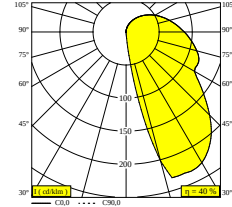

INLET TRIMLESS H20 930

13215 9300 W-W

AVAILABLE IN

BLACK-WHITE 13215 9300 B-W

GOLD COLORED-WHITE 13215 9300 GC-W

WHITE-WHITE 13215 9300 W-W

[View on website](#)

General info

LOCATION	indoor
INSTALLATION	Wall Recessed
CUTOUT SHAPE/SIZE (MM)	rectangle - KIT
RECESSED DEPTH (MM)	50
INGRESS PROTECTION	IP20
WEIGHT (KG)	0.3
ADJUSTABILITY	non adjustable
INFORMATION	EXCL.LED POWER SUPPLY 24V-DC

Electrical info

ELECTRICAL	24V-DC
CLASS	III
DIM TYPE	depending on power supply
ENERGY CLASS	E

Lightsource info

LIGHTSOURCE NAME	LED
LIGHTSOURCE	1 x LEDFLEX 2,8W / CRI>90 / 3000K / 347lm
LED TECHNICS (LIGHT SOURCE)	347lm // 2,8W // 124lm/W
LED TECHNICS (LUMINAIRE)	139lm // 3,2W // 43lm/W

Requirements

MOUNTING KIT INLET TRIMLESS H20
LED POWER SUPPLY 24V-DC (Remote)

For detailed installation instructions, please consult the manual : [13215_XXX0_HAND.pdf](#)