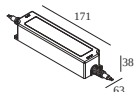

Min current | Max current

300 89 24 150 LED POWER SUPPLY 24V-DC / 150W

48

Dimtype: non-dimmable

Cutout dimension (mm): 75

21012 0101 LED POWER SUPPLY 24V-DC / 60W IP67 DIM1

19

Dimtype: 1-10V

Cutout dimension (mm): 65

21012 0111 LED POWER SUPPLY 24V-DC / 90W IP67 DIM1

29

Dimtype: 1-10V

Cutout dimension (mm): 75

21012 0121 LED POWER SUPPLY 24V-DC / 120W IP67 DIM1

39

Dimtype: 1-10V