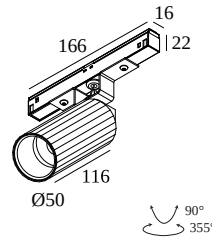

[View on website](#)

General info

LOCATION	indoor
INSTALLATION	Low voltage systems Low voltage system mounted
INGRESS PROTECTION	IP20
WEIGHT (KG)	0.4
ADJUSTABILITY	0° to 90° swiveling, 355° rotatable
INFORMATION	LENS SP-8° EXCL.LED POWER SUPPLY 48V-DC

Electrical info

ELECTRICAL	48V-DC
CLASS	III
DIM TYPE	DALI
ENERGY CLASS	F
CERTIFICATES	CB, ENEC

Lightsource info

LIGHTSOURCE NAME	LED
LIGHTSOURCE	LED array 5,7W / CRI>90 (R9: 55) / 3000K / 519lm
TM-30 VALUES	rf: 92 / Rg: 98
SDCM	SDCM2
RISKGROUP	RG2 (threshold 0,6m)
LM80	L90B10 > 41000
BEAMANGLE	8°
LED TECHNICS (LIGHT SOURCE)	519lm // 5,7W // 90lm/W
LED TECHNICS (LUMINAIRE)	397lm // 6,6W // 61lm/W

Remarks

Take a look at our **MAGNETIC PROFILES** movie

Requirements

VIZIR TUBE
LED POWER SUPPLY 48V-DC

Accessories

VIZIR HONEYCOMB
VIZIR SOFTENING LENS