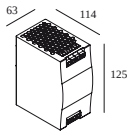

300 89 48 240 LED POWER SUPPLY 48V-DC / 240W DIN

34 ☐

Dimtype: non-dimmable