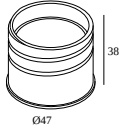

DELTALIGHT

M26L - HEDRA 93008 DIM5

23251 9315 BBR

Finish your product

473 01 00 B VIZIR TUBE B

473 01 00 FBR VIZIR TUBE FBR

473 01 00 FG VIZIR TUBE FG

473 01 00 W VIZIR TUBE W