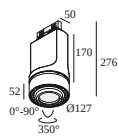

SUPER-OH XS PIVOT ADM

308 22 03 83 ADM ED8 SUPER-OH! XS PIVOT 39 ADM DIM8

SUPERNOVA XS PIVOT ADM

274 88 3224 ADM ED5 SUPERNOVA XS PIVOT 330 ADM DIM5

TRACK 3F DIM H

200 14 420 TRACK 3F DIM H 2m

YOU-TURN ADM

313 031 21 821 ADM ED5 YOU-TURN ON OPTO 30 82715 ADM DIM5

313 031 21 833 ADM ED5 YOU-TURN ON OPTO 30 83055 ADM DIM5

DELTALIGHT

TRACK 3F DIM H 3m

200 14 430 B

313 031 21 921 ADM ED5 YOU-TURN ON OPTO 30 92715 ADM DIM5

313 031 21 922 ADM ED5 YOU-TURN ON OPTO 30 92733 ADM DIM5