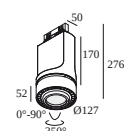

313 031 21 832 ADM ED5 YOU-TURN ON OPTO 30 83033 ADM DIM5