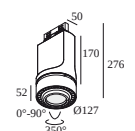

313 031 21 831 ADM ED5 YOU-TURN ON OPTO 30 83015 ADM DIM5