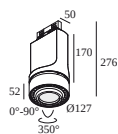

SUPER-OH XS PIVOT ADM

308 22 03 83 ADM ED8 SUPER-OH! XS PIVOT 39 ADM DIM8

SUPERNOVA XS PIVOT ADM

274 88 3224 ADM ED5 SUPERNOVA XS PIVOT 330 ADM DIM5

TRACK 3F DIM H

200 14 420 TRACK 3F DIM H 2m

YOU-TURN ADM

313 031 21 821 ADM ED5 YOU-TURN ON OPTO 30 82715 ADM DIM5

313 031 21 833 ADM ED5 YOU-TURN ON OPTO 30 83055 ADM DIM5

DELTALIGHT

TRACK 3F DIM H 3m

200 14 430 B

313 031 21 921 ADM ED5 YOU-TURN ON OPTO 30 92715 ADM DIM5

313 031 21 922 ADM ED5 YOU-TURN ON OPTO 30 92733 ADM DIM5