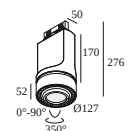

SUPER-OH XS PIVOT ADM

308 22 03 83 ADM ED8 SUPER-OH! XS PIVOT 39 ADM DIM8

SUPERNOVA XS PIVOT ADM

274 88 3224 ADM ED5 SUPERNOVA XS PIVOT 330 ADM DIM5

TRACK 3F DIM H

200 14 420 TRACK 3F DIM H 2m

YOU-TURN ADM

313 031 21 821 ADM ED5 YOU-TURN ON OPTO 30 82715 ADM DIM5