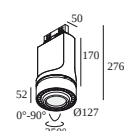

SUPER-OH XS PIVOT ADM

308 22 03 83 ADM ED8 SUPER-OH! XS PIVOT 39 ADM DIM8

SUPERNOVA XS PIVOT ADM

274 88 3224 ADM ED5 SUPERNOVA XS PIVOT 330 ADM DIM5

TRACK 3F DIM H

200 14 420 TRACK 3F DIM H 2m

YOU-TURN ADM

313 031 21 821 ADM ED5 YOU-TURN ON OPTO 30 82715 ADM DIM5

313 031 21 833 ADM ED5 YOU-TURN ON OPTO 30 83055 ADM DIM5

DELTALIGHT

TRACK 3F DIM H 3m

200 14 430 B

313 031 21 921 ADM ED5 YOU-TURN ON OPTO 30 92715 ADM DIM5

313 031 21 922 ADM ED5 YOU-TURN ON OPTO 30 92733 ADM DIM5