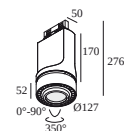

SUPER-OH XS PIVOT ADM

308 22 03 83 ADM ED8 SUPER-OH! XS PIVOT 39 ADM DIM8

SUPERNOVA XS PIVOT ADM

274 88 3224 ADM ED5 SUPERNOVA XS PIVOT 330 ADM DIM5

TRACK 3F DIM H

200 14 420 TRACK 3F DIM H 2m

YOU-TURN ADM

313 031 21 821 ADM ED5 YOU-TURN ON OPTO 30 82715 ADM DIM5