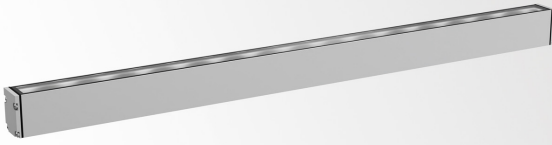

## LOGIC LINEAR ON 880 HONEYCOMB 93040 DIM5

30836 9335 W

AVAILABLE IN

**ALU GREY** 30836 9335 A

**BLACK** 30836 9335 B

**FLEMISH BRONZE OUTDOOR** 30836 9335 FBRX

**ANTHRACITE** 30836 9335 N

**WHITE** 30836 9335 W

### General info

<b>LOCATION</b>	outdoor
<b>INSTALLATION</b>	Floor Surface mounted, Wall Surface mounted
<b>INGRESS PROTECTION</b>	IP67
<b>PROTECTION AGAINST MECHANICAL IMPACT</b>	IK07
<b>WEIGHT (KG)</b>	2
<b>INFORMATION</b>	16 x LENS WFL-40° INCL.HONEYCOMB EXCL.LED POWER SUPPLY 48V-DC DALI DT8 dimming